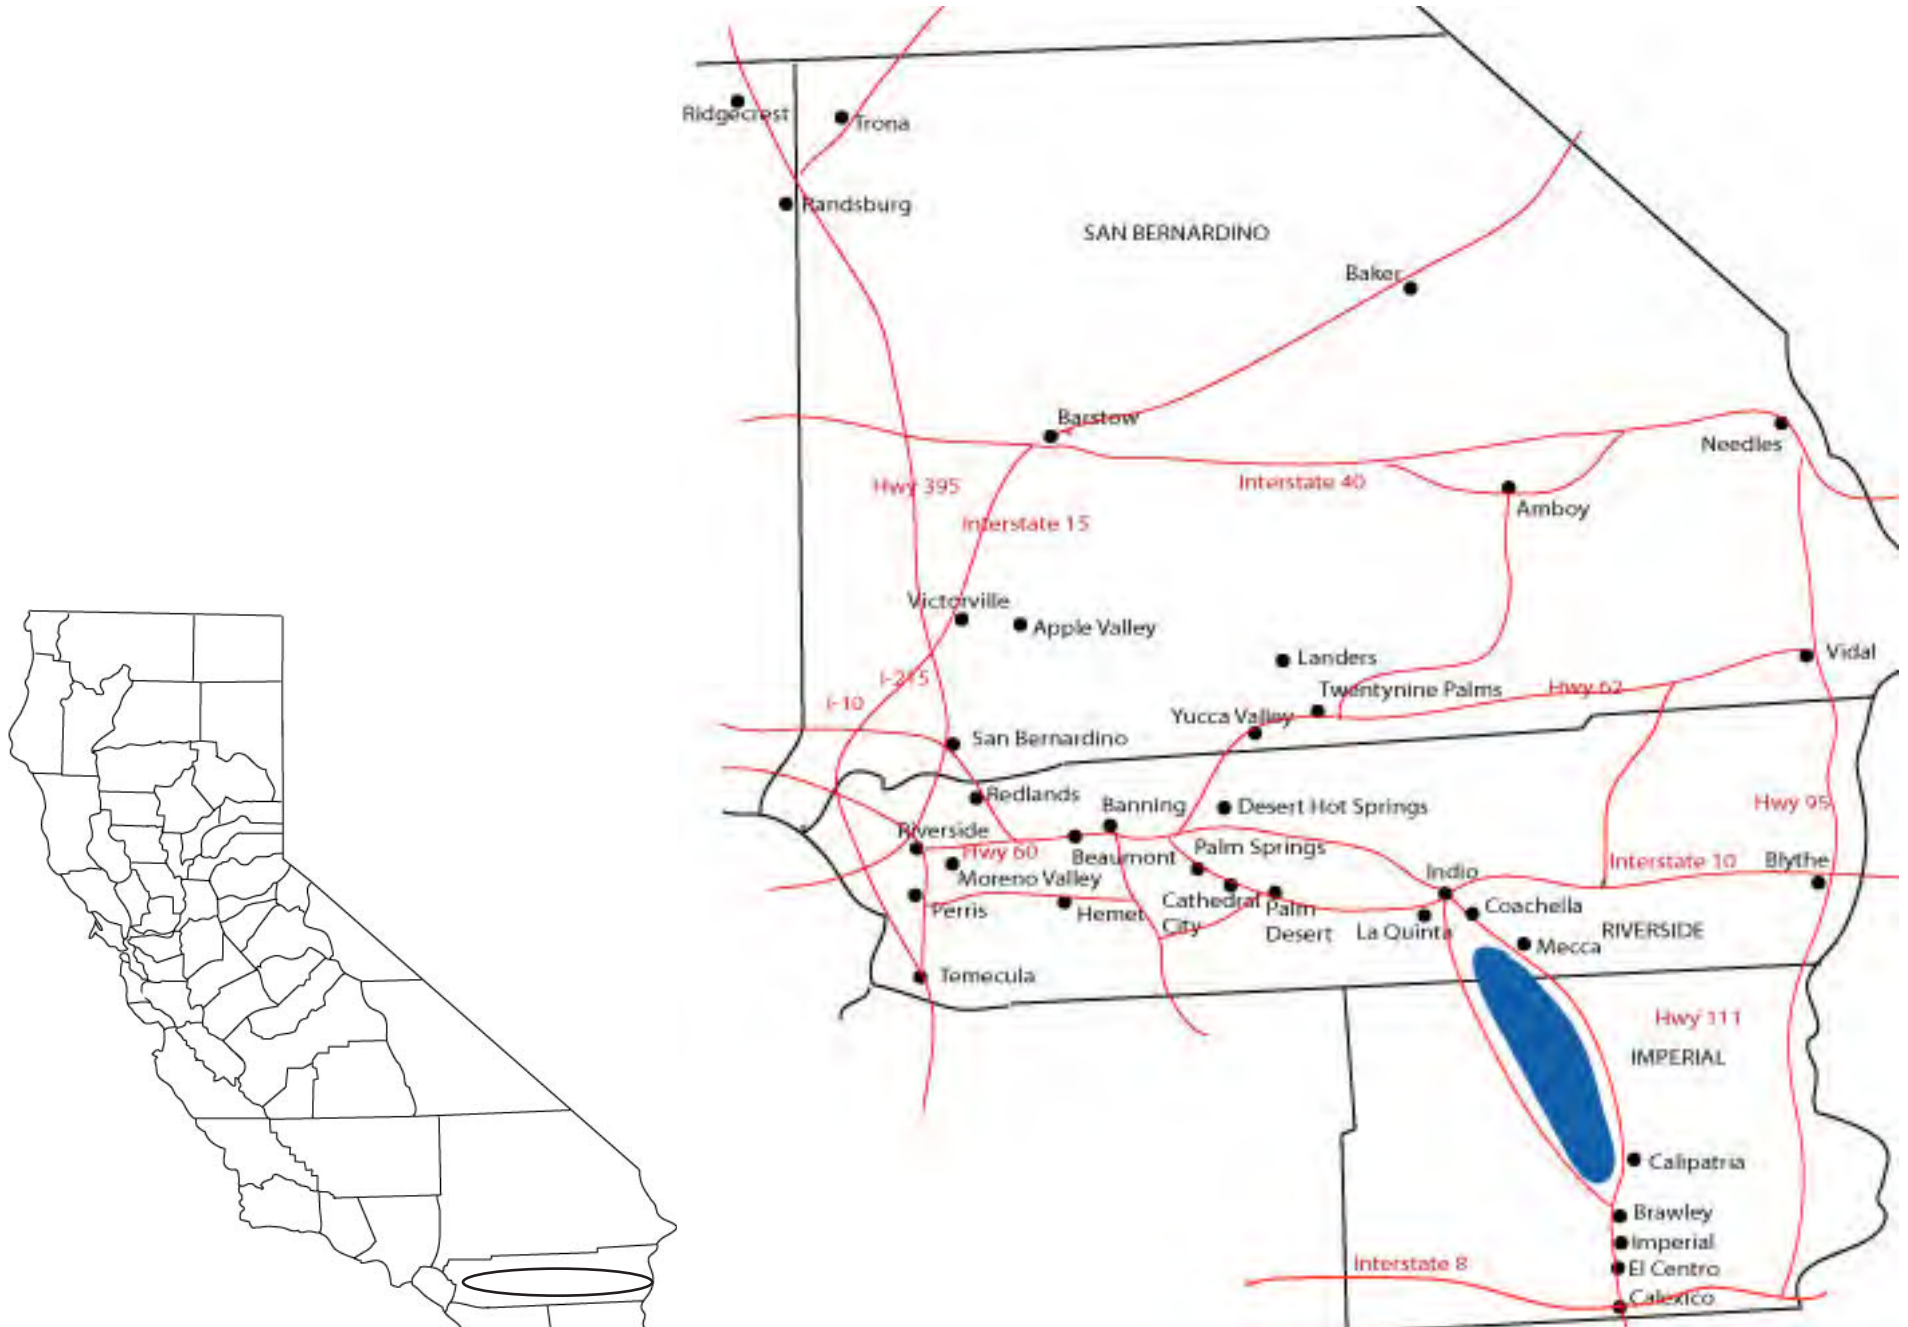

Riverside County

The old County Courthouse in Riverside.
Part 3 of 9: Palm Springs, Cathedral City, Rancho
Mirage.

Riverside County

© 2012 by Larry Stevens
stevens.lawrence@comcast.net

Palm Springs

(April 2004)

Palm Springs

(April 2004)

Palm Springs

(April 2004)

Palm Springs

(April 2004)

Palm Springs

*San Geronio Pass is one of the windiest places in North America.
In 2008 there were 3,218 windmills.*

Palm Springs

(January 2005)

Palm Springs

Sonny Bono of "Sonny and Cher" fame was mayor of Palm Springs. He was killed in a skiing accident. (January 2005)

Palm Springs

(January 2005)

Palm Springs

(January 2005)

Palm Springs

(April 2009)

Palm Springs

(April 2009)

Cathedral City

Cathedral City is next door to Palm Springs. It has a population of 51,000. Palm Springs is a resort community. Cathedral City is the place you will find auto dealers and other stores. It began as a subdivision in 1925. It was incorporated in 1981 and has a new civic center.